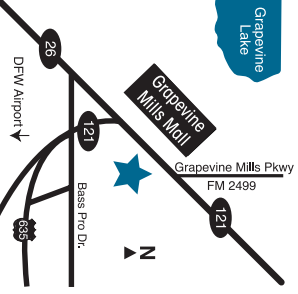

SAT **15** 3:30PM
5:00PM
6:30PM

SUN **16** 8:30AM
10:00AM
11:30AM

- 7 identical services
- Excellent children's programs available at each service

This Easter join me at
FELLOWSHIP CHURCH

 **fellowship|church**
FellowshipChurch.com
2450 Hwy 121 N
Grapevine, TX 76051
972-471-5700